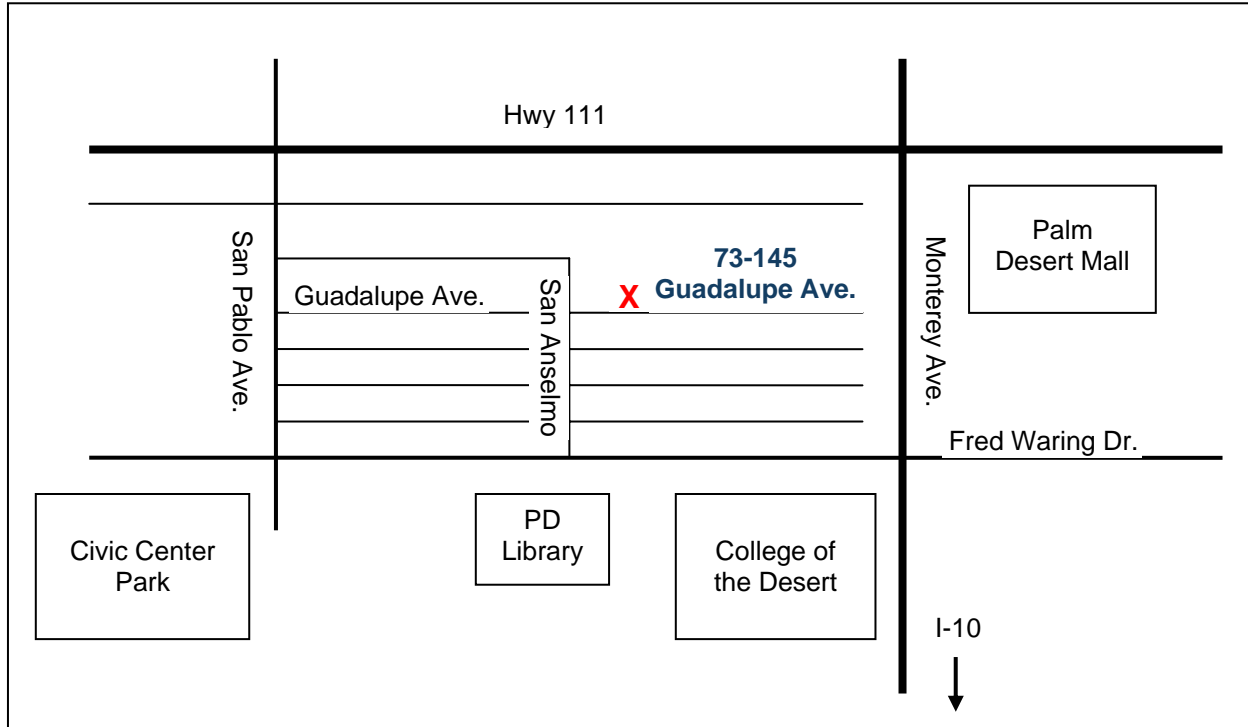

Chinese Wu Dang Boxing Map to School

School Address:

Chinese Wu Dang Boxing
73-145 Guadalupe Ave.
Palm Desert
(By appointment or scheduled class only)

760-485-0169
760-341-4166 fax

Mailing Address:

Chinese Wu Dang Boxing
PO Box 1435
Palm Desert, CA 92261